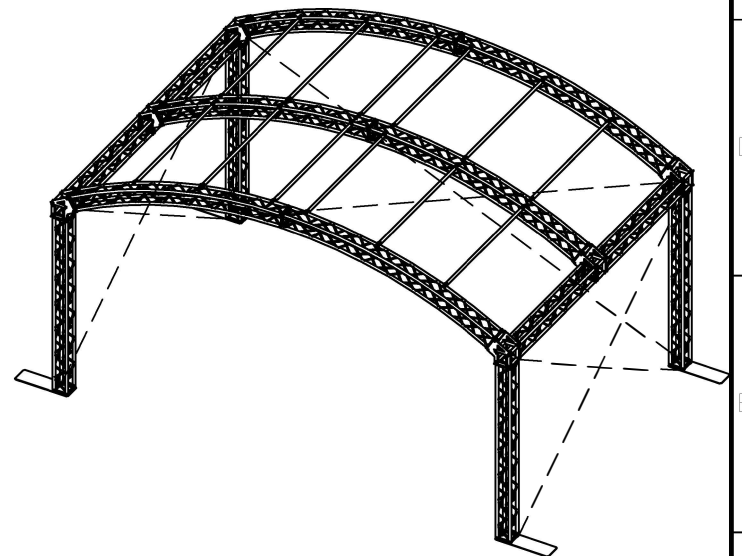

Rev	Date of issue	Description	Sign
0001	09/02/2009	First edition	A.Z.

Weight [kg]			☐
LITEC	Created by Zamuner A.	Checked by	Approved by
			Date of issue 09/02/20