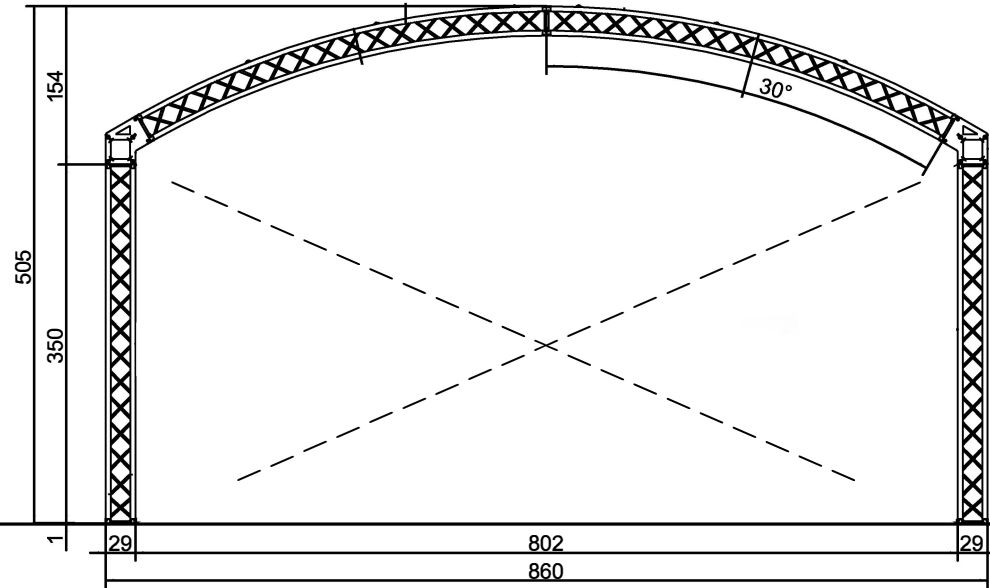

Rev	Date of issue	Description	Sign
0001	09/02/2009	First edition	A.Z.

Weight [kg]			☐
LITEC	Created by Zamuner A.	Checked by	Approved by
			Date of issue 09/02/20