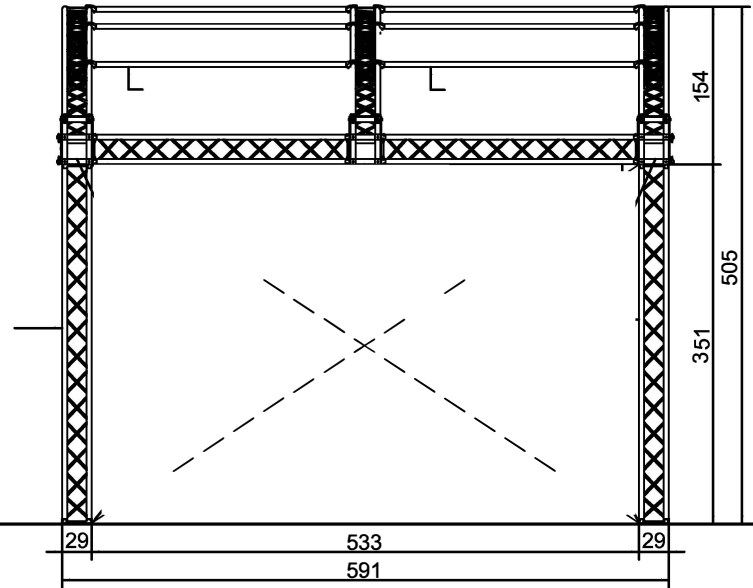

Rev	Date of issue	Description	Sign
0001	09/02/2009	First edition	A.Z.

Weight [kg]			☐
LITEC	Created by Zamuner A.	Checked by	Approved by
			Date of issue 09/02/20