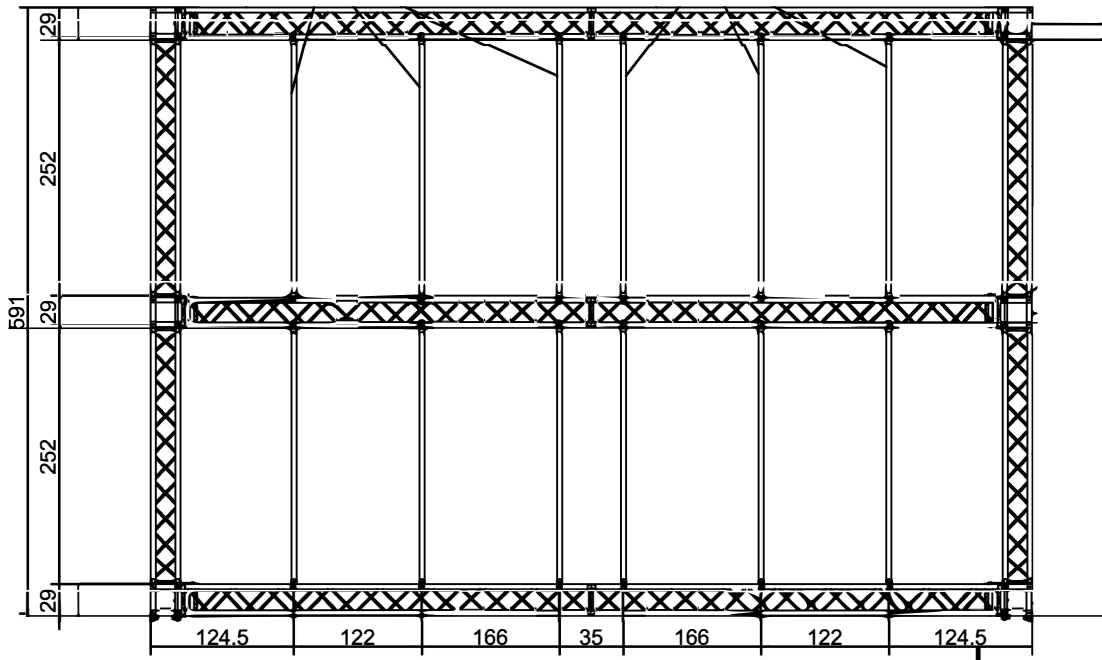

Rev	Date of issue	Description	Sign
0001	09/02/2009	First edition	A.Z.

Weight [kg]			☐
LITEC	Created by Zamuner A.	Checked by	Approved by
			Date of issue 09/02/20